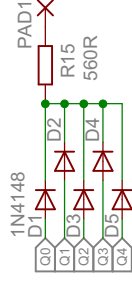

Power supply

NE555 clock source

Counter

RED

YELLOW

GREEN

Semaphore
SVČ Lužánky

Jakub Mirmich
Schematic
30/03/2021 17:05:56
Sheet: 1/1