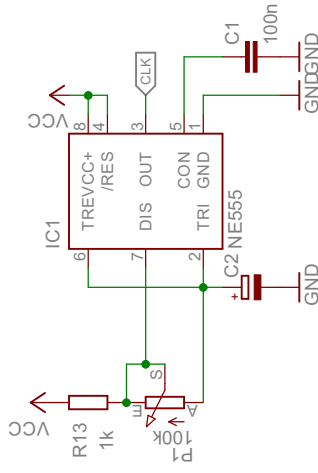

Power supply

NE555 clock source

Counter

RED

YELLOW

GREEN

Semaphore
SVČ Lužánky

Jakub Mirmich
Schematic
30/03/2021 17:05:56
Sheet: 1/1