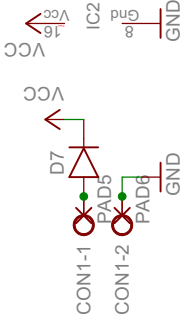

Power supply

NE555 clock source

Counter

RED

YELLOW

GREEN

Semaphore
SVČ Lužánky

Jakub Mirmich
Schematic
30/03/2021 17:05:56
Sheet: 1/1