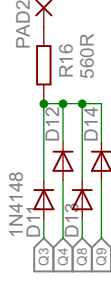

Power supply

NE555 clock source

Counter

RED

YELLOW

GREEN

Semaphore
SVČ Lužánky

Jakub Mirmich
Schematic
30/03/2021 17:05:56
Sheet: 1/1