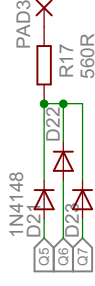

Power supply

NE555 clock source

Counter

RED

YELLOW

GREEN

Semaphore
SVČ Lužánky

Jakub Mirmich
Schematic
30/03/2021 17:05:56
Sheet: 1/1