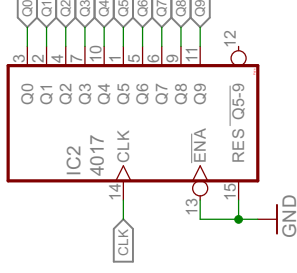

Power supply

NE555 clock source

Counter

RED

YELLOW

GREEN

Semaphore
SVČ Lužánky

Jakub Mirmich
Schematic
30/03/2021 17:05:56
Sheet: 1/1